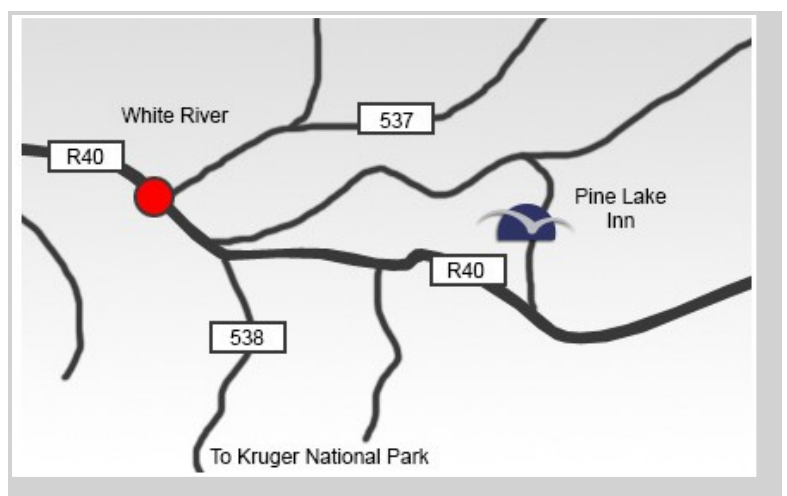

NEARBY ATTRACTIONS

- Kruger National Park
- White Water Rafting
- Panorama Route
- Quad Biking
- Elephant Whispers
- Graskop Gorge Lift Company
- Bird Watching
- Horse Back Riding
- African Art Curio Shops

- Take the N22 Benoni/Brakpan, which then becomes the N12
- This joins the N4 from Pretoria/Witbank to Middelburg.
- Continue with the N4 past Macharadorp/Waterval Boven to Nelspruit
- In Nelspruit, at the third robot turn left onto the R40, towards White River.
- In White River, the R40 becomes Kruger Street – at the last robot in White River turn left – this is the continuation of the R40, towards Hazyview, approximately 7km out of town – turn left into Pine Lake Drive to Pine Lake Inn.